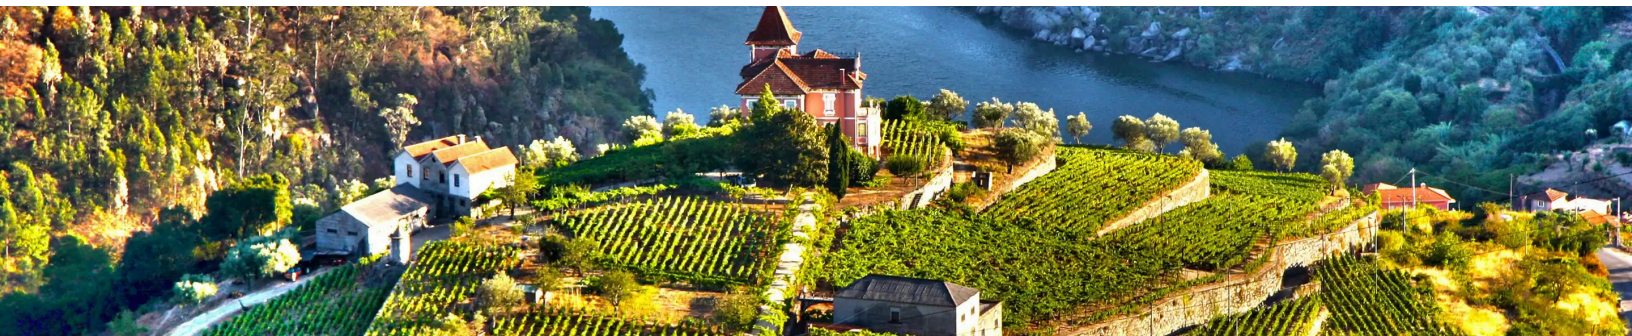

724-863-7500

leisure@holidaytv.com

September 15 - 23, 2025

Amawaterways AmaDouro

CATEGORY	DECK	ROOM SIZE	WINDOW/BALCONY	PRICE PER PERSON
E	Douro Deck	161 sq ft	Panoramic Window	\$5,039
D	Douro Deck	161 sq ft	Panoramic Window	\$5,338
C	Porto Deck	161 sq ft	French Balcony	\$6,438
B	Lisbon Deck	215 sq ft	Outside Balcony	\$7,038
A	Porto Deck	215 sq ft	Outside Balcony	\$7,338
S	Porto Deck	323 sq ft	Outside Balcony	\$9,038